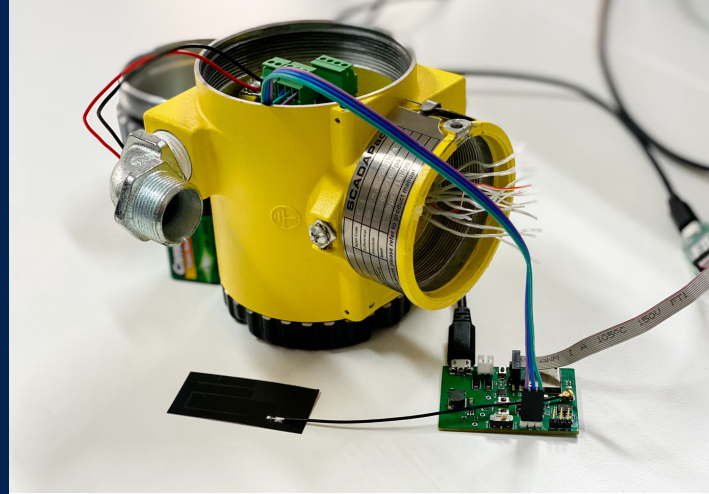

Turn your wired Modbus solutions wireless. Simple installation, big impact.

## Turn your Modbus wireless

Retrofit your SCADA systems and enjoy the benefits of short-range and long-range wireless technologies.

Compatible with RS-232 and RS-485 systems such as Modbus and BACNET. Supports Bluetooth LE and LoRa.

### Get Wireless

Midge supports a winning combination of short- and long-range technologies for ultimate flexibility to work with your SCADA system.